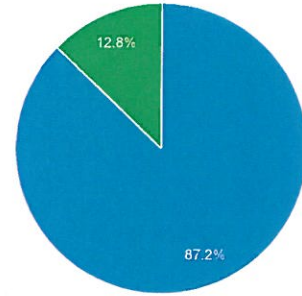

 All Users
100.00% Sessions

Overview

■ New Visitor ■ Returning Visitor

Language	Sessions	% Sessions
1. en-us	589	51.13%
2. (not set)	401	34.81%
3. ru	109	9.46%
4. ru-ru	38	3.30%
5. pt-br	4	0.35%
6. c	2	0.17%
7. en	2	0.17%
8. de-de	1	0.09%
9. en-gb	1	0.09%
10. es-ar	1	0.09%

All Users
100.00% Sessions

Explorer

Summary

Browser	Acquisition			Behavior			Conversions		
	Sessions	% New Sessions	New Users	Bounce Rate	Pages / Session	Avg. Session Duration	Goal Conversion Rate	Goal Completions	Goal Value
	1,152 % of Total: 100.00% (1,152)	87.15% Avg for View: 87.15% (0.00%)	1,004 % of Total: 100.00% (1,004)	77.43% Avg for View: 77.43% (0.00%)	1.60 Avg for View: 1.60 (0.00%)	00:01:09 Avg for View: 00:01:09 (0.00%)	0.00% Avg for View: 0.00% (0.00%)	0 % of Total: 0.00% (0)	\$0.00 % of Total: 0.00% (\$0.00)
1. Chrome	725 (62.93%)	90.48%	656 (65.34%)	84.83%	1.38	00:00:36	0.00%	0 (0.00%)	\$0.00 (0.00%)
2. Internet Explorer	131 (11.37%)	80.15%	105 (10.46%)	53.44%	2.16	00:02:19	0.00%	0 (0.00%)	\$0.00 (0.00%)
3. Firefox	110 (9.55%)	77.27%	85 (8.47%)	53.64%	2.75	00:03:49	0.00%	0 (0.00%)	\$0.00 (0.00%)
4. Safari	107 (9.29%)	80.37%	86 (8.57%)	68.22%	1.61	00:01:29	0.00%	0 (0.00%)	\$0.00 (0.00%)
5. YaBrowser	26 (2.26%)	100.00%	26 (2.59%)	100.00%	1.00	00:00:00	0.00%	0 (0.00%)	\$0.00 (0.00%)
6. Opera	25 (2.17%)	76.00%	19 (1.89%)	96.00%	1.08	00:00:03	0.00%	0 (0.00%)	\$0.00 (0.00%)
7. Mozilla Compatible Agent	13 (1.13%)	100.00%	13 (1.29%)	100.00%	1.00	00:00:00	0.00%	0 (0.00%)	\$0.00 (0.00%)
8. Edge	5 (0.43%)	100.00%	5 (0.50%)	80.00%	1.60	00:00:08	0.00%	0 (0.00%)	\$0.00 (0.00%)
9. Mozilla	4 (0.35%)	100.00%	4 (0.40%)	100.00%	1.00	00:00:00	0.00%	0 (0.00%)	\$0.00 (0.00%)
10. Android Browser	3 (0.26%)	100.00%	3 (0.30%)	66.67%	1.00	00:00:05	0.00%	0 (0.00%)	\$0.00 (0.00%)
11. Safari (in-app)	2 (0.17%)	50.00%	1 (0.10%)	50.00%	1.50	00:00:08	0.00%	0 (0.00%)	\$0.00 (0.00%)
12. semanticbot	1 (0.09%)	100.00%	1 (0.10%)	100.00%	1.00	00:00:00	0.00%	0 (0.00%)	\$0.00 (0.00%)